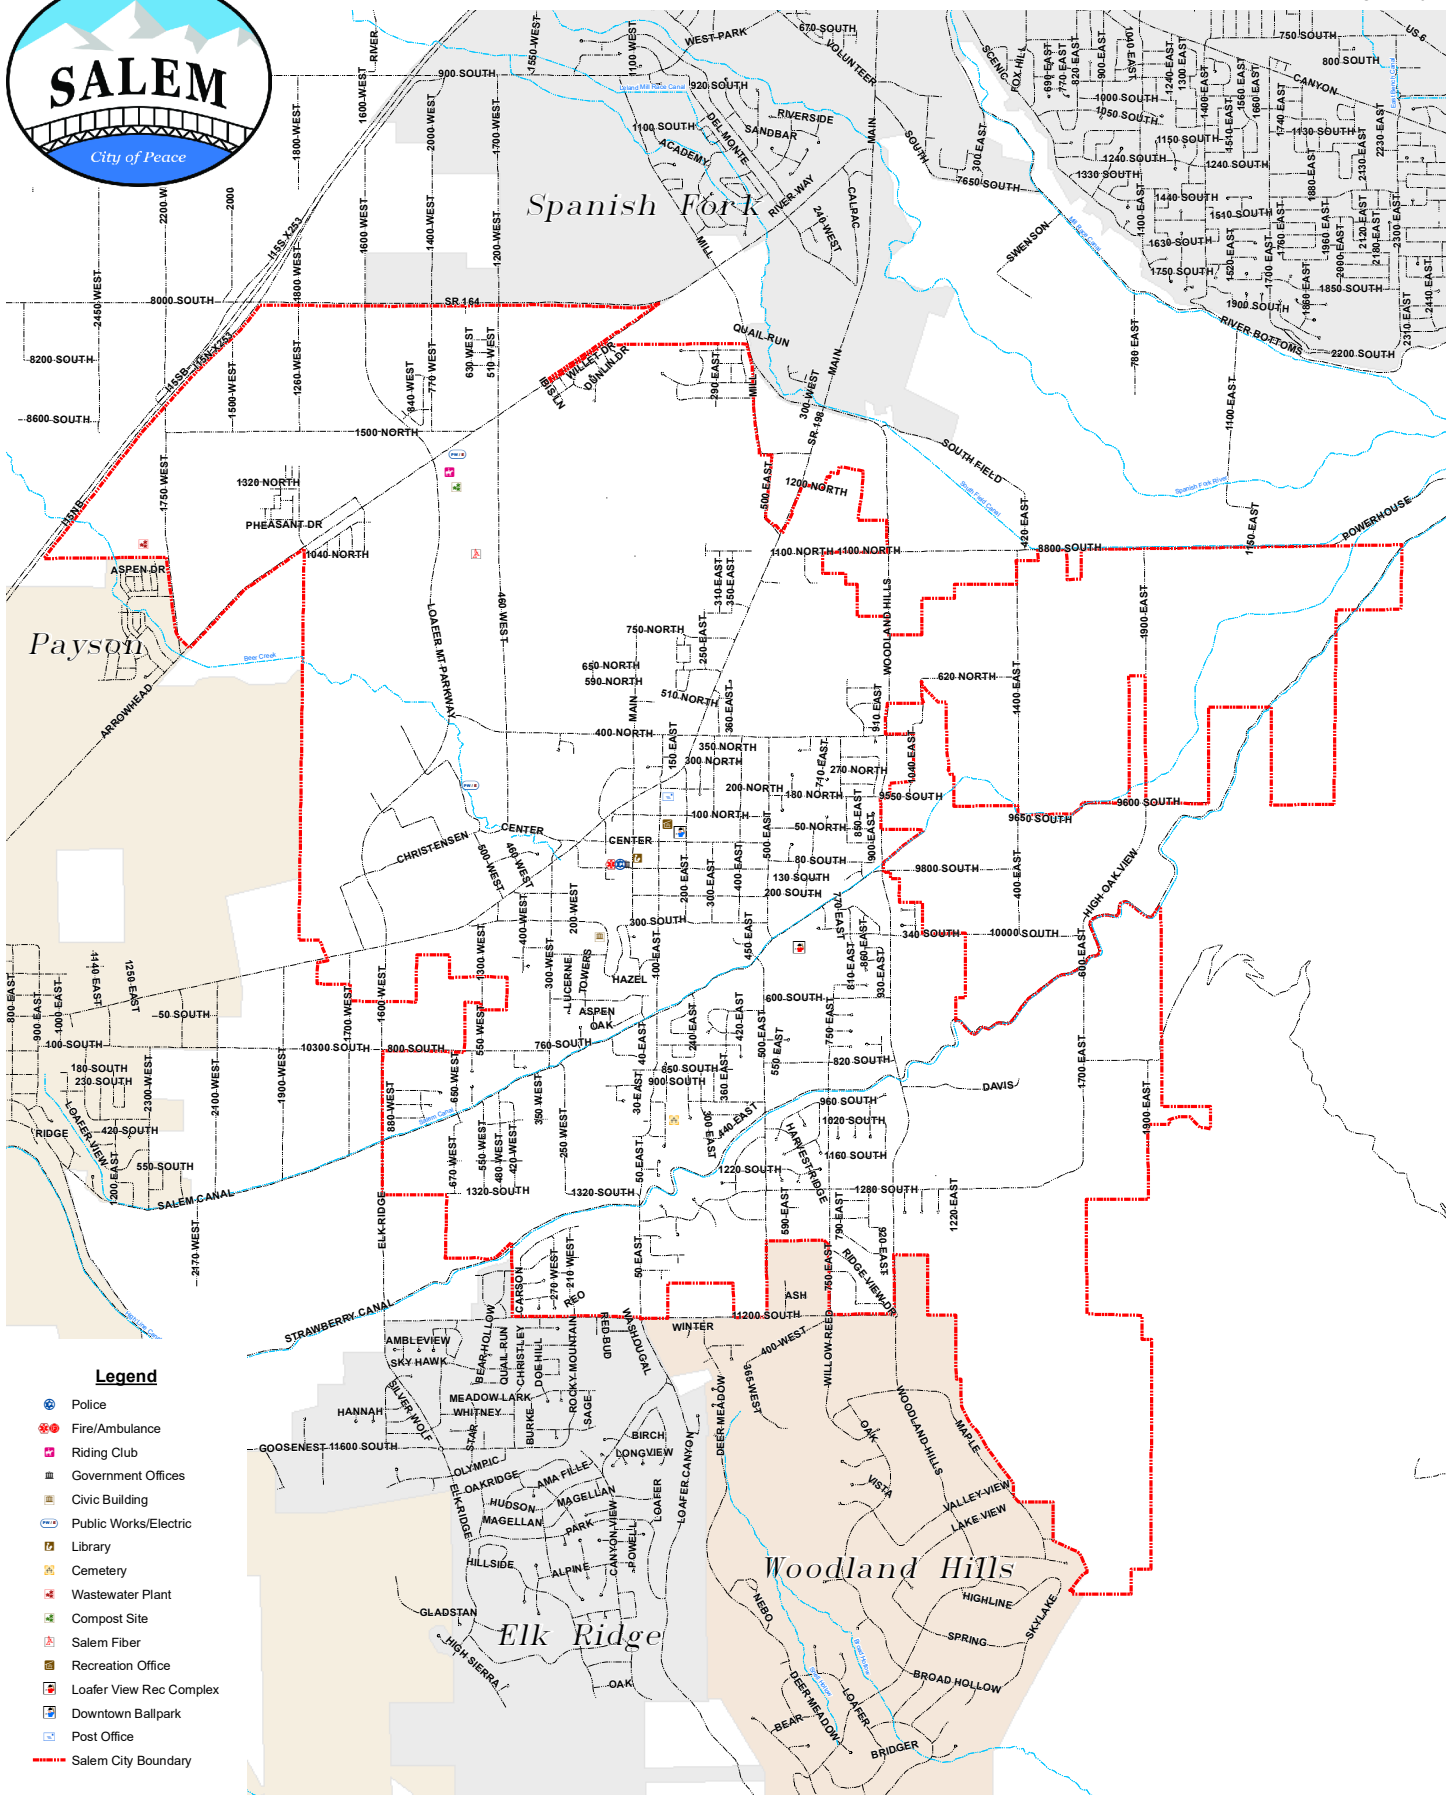

0 0.5 1 Miles

SALEM CITY

FEBRUARY 2024

Legend

- Police
- Fire/Ambulance
- Riding Club
- Government Offices
- Civic Building
- Public Works/Electric
- Library
- Cemetery
- Wastewater Plant
- Compost Site
- Salem Fiber
- Recreation Office
- Loafer View Rec Complex
- Downtown Ballpark
- Post Office
- Salem City Boundary